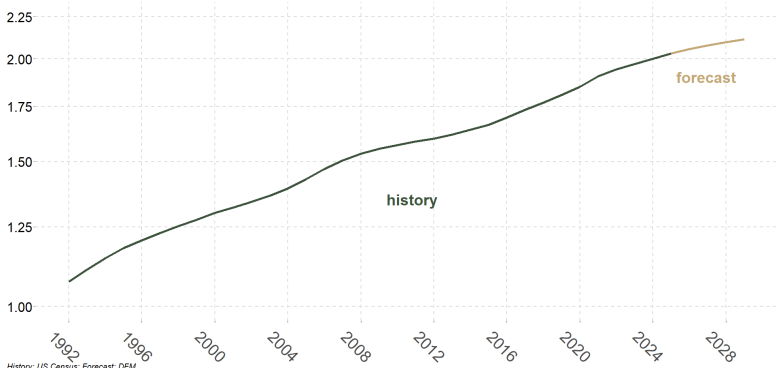

PNREC May 2026

Idaho in PDX

ID population

in millions of people, log vertical scale

History: US Census; Forecast: DFM.

Comparing Idaho Economic Forecasts

forecast_month ▲ Jan 2026 ● Apr 2026

Idaho unemployment insurance covered jobs

log vertical scale, not seasonally adjusted in background

History: ID DoL; Forecast: DFM.

Idaho average wage rate

dollars monthly per job, log vertical scale, not seasonally adjusted in background

History: ID DoL; Forecast: DFM.