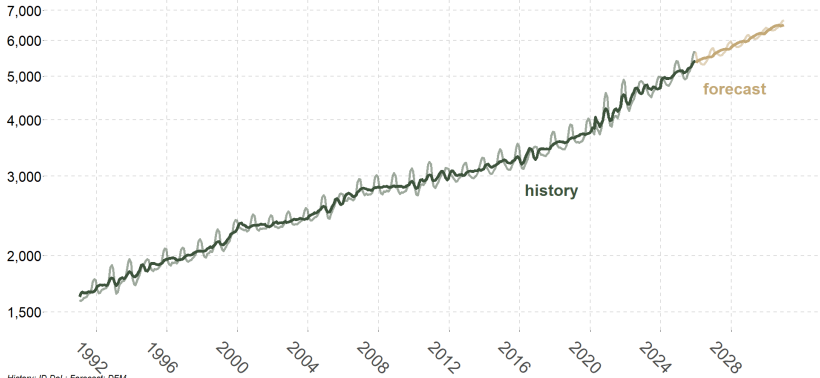

PNREC May 2026

Idaho in PDX

ID population

in millions of people, log vertical scale

History: US Census; Forecast: DFM.

Comparing Idaho Economic Forecasts

forecast_month ▲ Jan 2026 ● Apr 2026

Idaho unemployment insurance covered jobs

log vertical scale, not seasonally adjusted in background

History: ID DoL; Forecast: DFM.

Idaho average wage rate

dollars monthly per job, log vertical scale, not seasonally adjusted in background

History: ID DoL; Forecast: DFM.