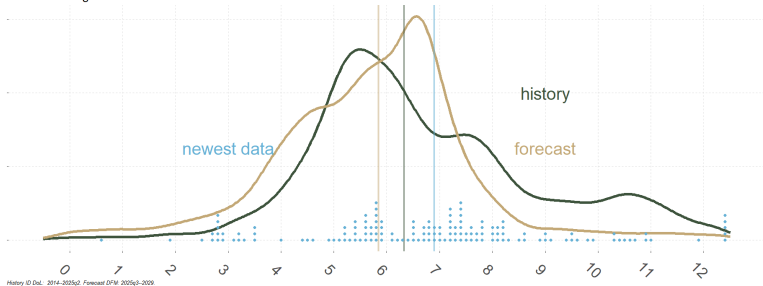

log vertical scale, not seasonally adjusted in background

History: ID DoL; Forecast: DFM.

Idaho average wage rate

dollars monthly per job, log vertical scale, not seasonally adjusted in background

History: ID DoL; Forecast: DFM.

April Density plots: growth rates for Idaho personal income

annualized growth: vertical lines show medians

Density plots: growth rates for Idaho personal income

annualized growth: vertical lines show medians