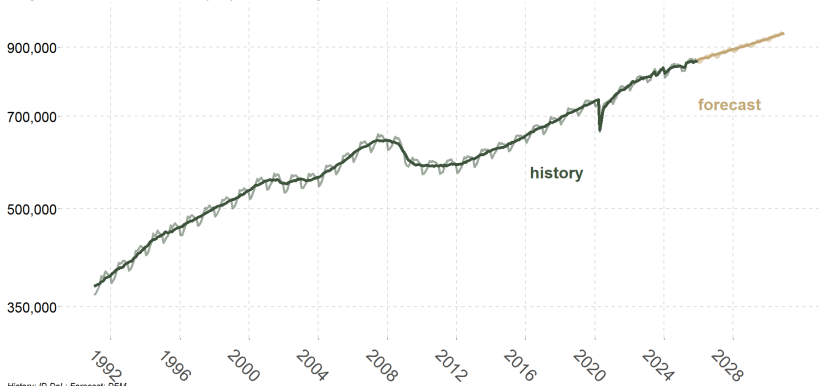

PNREC May 2026

Idaho in PDX

ID population

in millions of people, log vertical scale

History: US Census; Forecast: DFM.

Comparing Idaho Economic Forecasts

forecast_month ▲ Jan 2026 ● Apr 2026

Idaho unemployment insurance covered jobs

log vertical scale, not seasonally adjusted in background

History: ID DoL; Forecast: DFM.

Idaho average wage rate

dollars monthly per job, log vertical scale, not seasonally adjusted in background

History: ID DoL; Forecast: DFM.