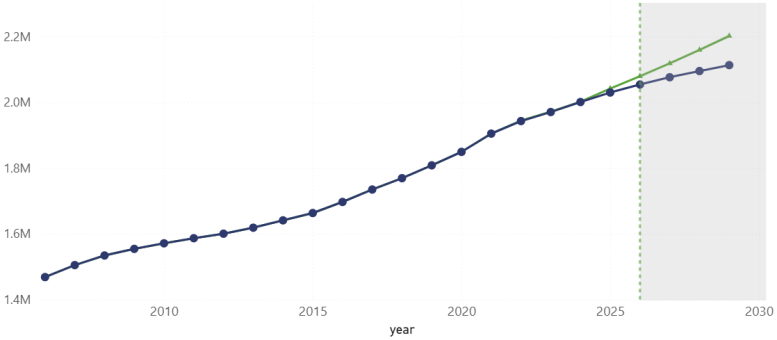

PNREC May 2026

Idaho in PDX

ID population

in millions of people, log vertical scale

History: US Census; Forecast: DFM.

Comparing Idaho Economic Forecasts

forecast_month ▲ Jan 2026 ● Apr 2026

Idaho unemployment insurance covered jobs

log vertical scale, not seasonally adjusted in background

History: ID DoL; Forecast: DFM.

Idaho average wage rate

dollars monthly per job, log vertical scale, not seasonally adjusted in background

History: ID DoL; Forecast: DFM.

April Density plots: growth rates for Idaho personal income

annualized growth: vertical lines show medians

Density plots: growth rates for Idaho personal income

annualized growth: vertical lines show medians